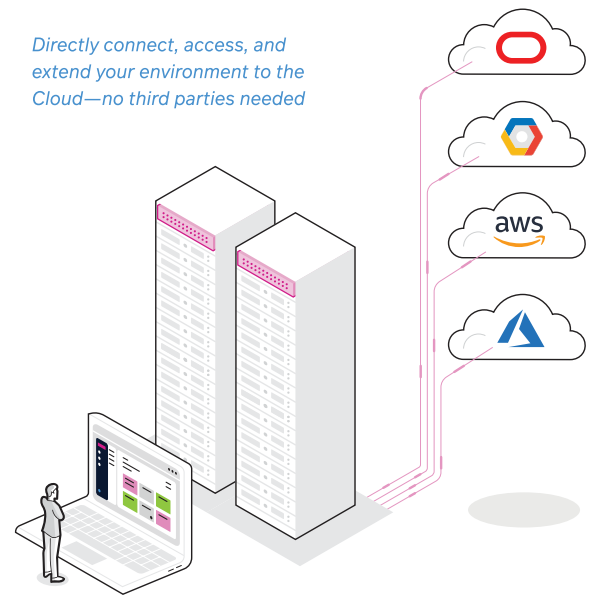

## Connecting colocation to the cloud and between cities

Enterprises have adopted hybrid IT strategies to benefit from the public cloud while still hosting sensitive or business-critical systems either on-premises or in colocation centers. But adding connections to public cloud providers or extending connections between colocation centers involves working with multiple third parties, which adds complexity and delay.

With Cyxtera Cloud Connect, businesses can quickly and easily create direct, secure connections to leading public clouds or between Cyxtera colocation centers. This allows the ability to eliminate delays and resolve complexities of public cloud connections using a simple, one-stop approach to provisioning and access.

Directly connect, access, and extend your environment to the Cloud—no third parties needed