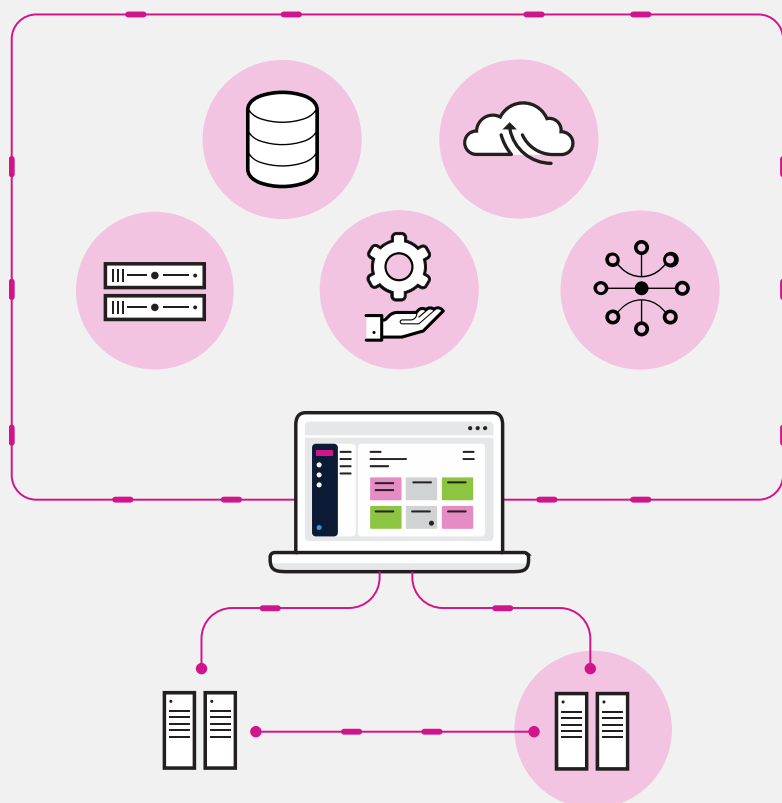

Cyxtera Digital Exchange

Enterprise control, cloud agility

Transform the way you build, operate, and scale your IT infrastructure with on-demand provisioning that reduces deployment time, increases flexibility, and accelerates your time to market.

Maintain control

Unlock cloud-like agility and scale without compromising on network security, reliability, or performance.

Simplify operations

Connect and control infrastructure, networks, and services without manual setup or custom cabling.

Interconnection

Private, high-performance connections at software speed.

One fabric

Connect physical and digital environments, services, and partners—on campus or across town.

Seamless integration

Everything is simply an endpoint on a unified fabric: extend and operate a completely integrated environment with ease.