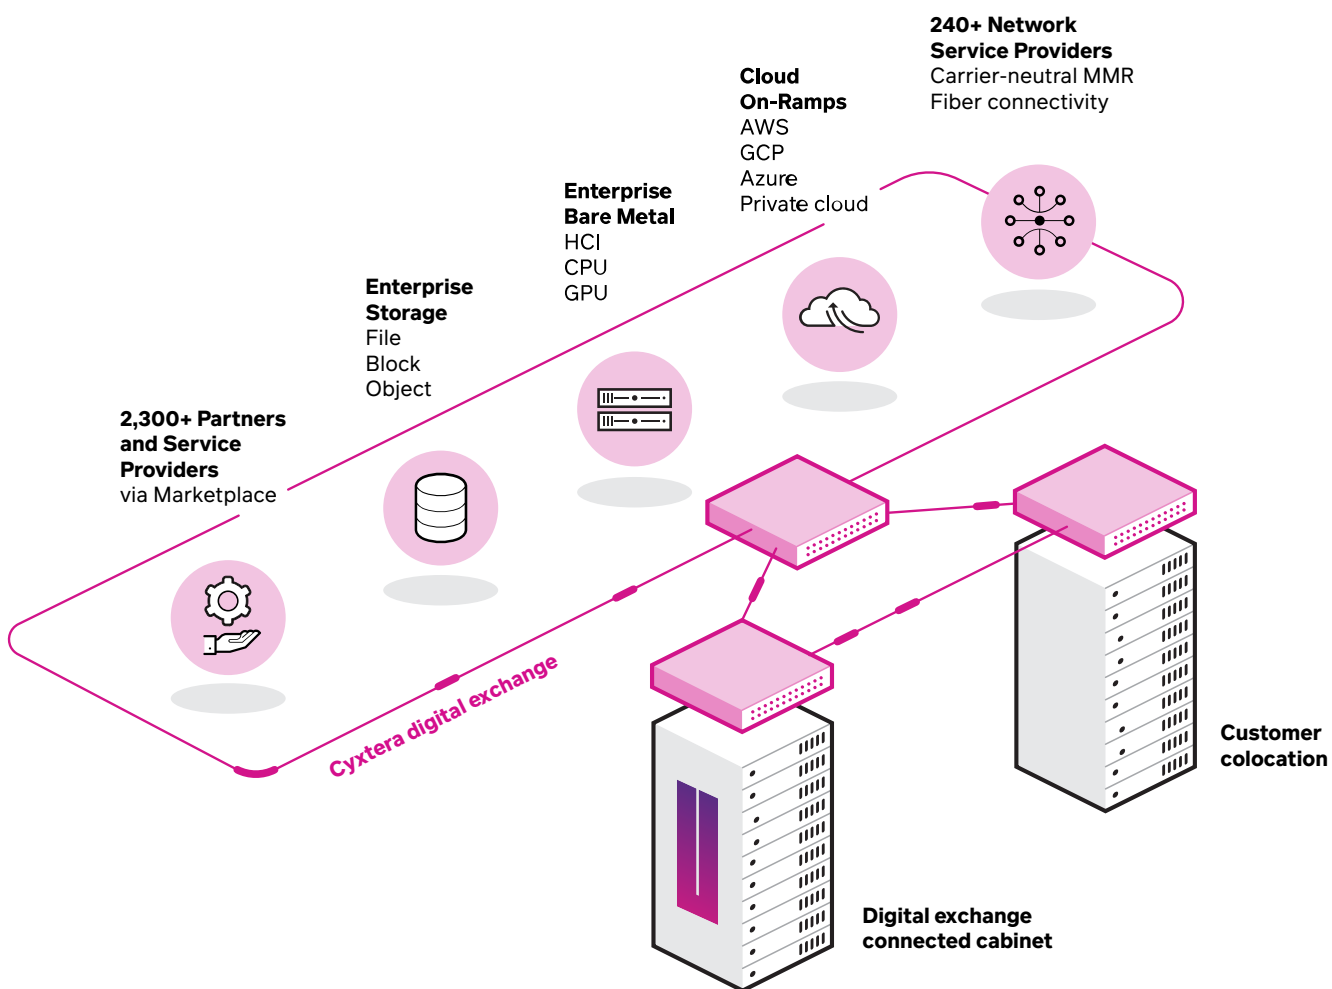

IP Connect

Unlock programmable private connections and resilient bandwidth without cabling or routing equipment.

Enterprise Storage

Deliver data access and ownership with scalable, flexible storage in a fully managed cloud model.

Interconnection

Private, high-performance connections at software speed.

One fabric

Connect physical and digital environments, services, and partners—on campus or across town.

Seamless integration

Everything is simply an endpoint on a unified fabric: extend and operate a completely integrated environment with ease.

High-performance connectivity

Low-latency Layer 2 connections give you secure, private, and direct connectivity without the burden of physical cabling.

Programmable control

Programmatically customize networking policy for your application architecture—bring your own IP, and set up your networks exactly as you need them.

Connect to the Digital Exchange from anywhere

Connect from colocation

- Redundant, dual hand-off fiber connection via 1 or 10 Gbps Exchange Port.
- Seamless extension of colocation environment to all Digital Exchange services.
- 99.999% availability SLA.
- 24x7x365 monitoring, management, and support.