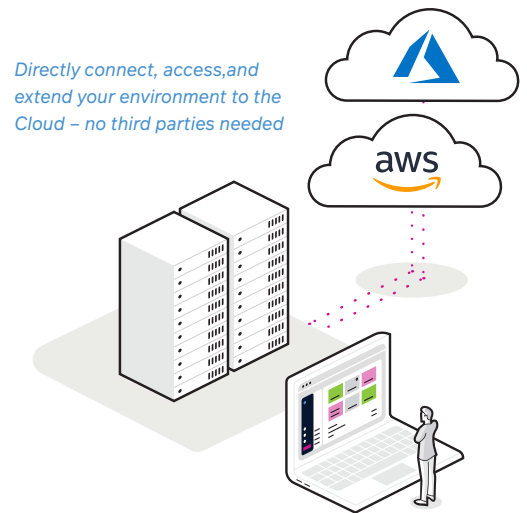

## Connecting colocation to the cloud and between cities

Enterprises have adopted hybrid IT strategies to benefit from the public cloud while still hosting sensitive or business-critical systems either on-premises or in colocation centers. But adding connections to public cloud providers or extending connections between colocation centers involves working with multiple third parties, which adds complexity and delay.

With Cyxtera Cloud Connect, businesses can quickly and easily create direct, secure connections to leading public clouds or between Cyxtera colocation centers. This allows the ability to eliminate delays and resolve complexities of public cloud connections using a simple, one-stop approach to provisioning and access.